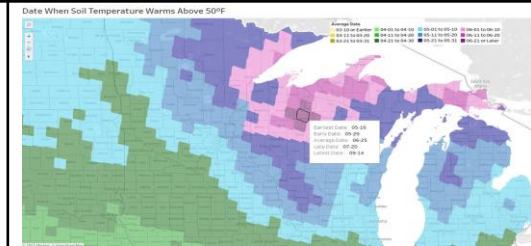

mrcc.purdue.edu/RMP

A regional view of state weather networks provides hard-to-find soil temperature and evaporation data, which are essential for agriculture.

Accumulated Winter Season Severity Index (AWSSI)

A snapshot of historical freeze dates, trends, and growing season lengths by north-central and northeastern US counties.

Snow Climatology Toolbox

mrcc.purdue.edu/snowclimatologytoolbox

A product with streamlined access to high-quality and station-specific historical snowfall data and climatologies across the US.