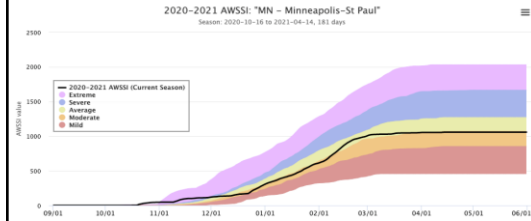

**Midwest
CLIMATE WATCH**

Midwest Climate Watch

mrcc.purdue.edu/climate_watch

Ready-to-view maps for monitoring temperature, precipitation, snow, wind, humidity, and more.

MRCC

Midwestern Regional
Climate Center

Highlighted Products

Vegetation Impact Program

mrcc.purdue.edu/VIP

A monitoring, assessment, and networking program that offers resources to help minimize negative vegetation impacts.

Regional Mesonet Program (RMP)

mrcc.purdue.edu/RMP

A regional view of state weather networks provides hard-to-find soil temperature and evaporation data, which are essential for agriculture.

Accumulated Winter Season Severity Index (AWSSI)