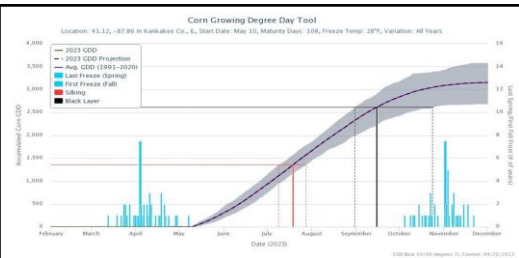

mrcc.purdue.edu/RMP

A regional view of state weather networks provides hard-to-find soil temperature and evaporation data, which are essential for agriculture.

Accumulated Winter Season Severity Index (AWSSI)

A snapshot of historical freeze dates, trends, and growing season lengths by north-central and northeastern US counties.

Snow Climatology Toolbox

mrcc.purdue.edu/snowclimatologytoolbox

A product with streamlined access to high-quality and station-specific historical snowfall data and climatologies across the US.

Soil Temperature Climatology

mrcc.purdue.edu/clim/Soil-T

A regional view of historical soil temperatures and thresholds based on data from 1991 to 2020 for the north-central US.

Ag-Climate Tools

mrcc.purdue.edu/Ag-Climate-Tools