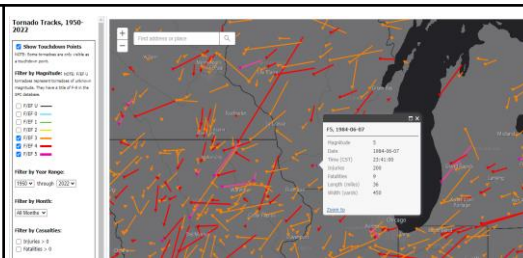

A snapshot of historical freeze dates, trends, and growing season lengths by north-central and northeastern US counties.

Snow Climatology Toolbox

mrcc.purdue.edu/snowclimatologytoolbox

A product with streamlined access to high-quality and station-specific historical snowfall data and climatologies across the US.

Soil Temperature Climatology

mrcc.purdue.edu/clim/Soil-T

A regional view of historical soil temperatures and thresholds based on data from 1991 to 2020 for the north-central US.

Ag-Climate Tools

mrcc.purdue.edu/Ag-Climate-Tools

Access a suite of Ag-Climate Tools consisting of the AgClimate Viewer, Corn GDD, Corn Split N, and Irrigation Investment Tool.

Tornado Tracks Tool

mrcc.purdue.edu/gismaps/cntyorn

A national view of all National Weather Service documented tornadoes and associated statistics from 1950 to 2023.