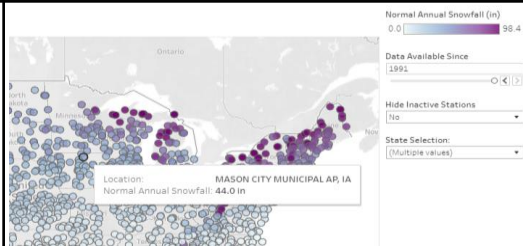

mrcc.purdue.edu/RMP

A regional view of state weather networks provides hard-to-find soil temperature and evaporation data, which are essential for agriculture.

Accumulated Winter Season Severity Index (AWSSI)

mrcc.purdue.edu/research/awssi

A winter monitoring tool that objectively indexes winter weather conditions and allows comparison to previous winter seasons.

Freeze Date Tool

mrcc.purdue.edu/freeze/freezedatetool

A snapshot of historical freeze dates, trends, and growing season lengths by north-central and northeastern US counties.

Snow Climatology Toolbox

mrcc.purdue.edu/snowclimatologytoolbox

A product with streamlined access to high-quality and station-specific historical snowfall data and climatologies across the US.