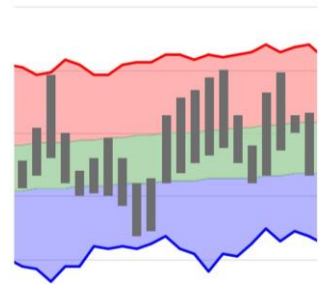

Featured Products

cli-MATE

**MRCC APPLICATION
TOOLS ENVIRONMENT**

cli-MATE Data Portal

mrcc.purdue.edu/CLIMATE

Powerful self-service portal for downloading climate data and generating customized statistics, tables, and charts.