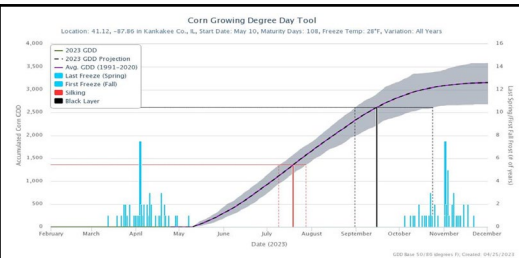

A snapshot of historical freeze dates, trends, and growing season lengths by north-central and northeastern US counties.

Snow Climatology Toolbox

mrcc.purdue.edu/snowclimatologytoolbox

A product with streamlined access to high-quality and station-specific historical snowfall data and climatologies across the US.

Soil Temperature Climatology

mrcc.purdue.edu/clim/Soil-T

A regional view of historical soil temperatures and thresholds based on data from 1991 to 2020 for the north-central US.

Ag-Climate Tools

mrcc.purdue.edu/Ag-Climate-Tools