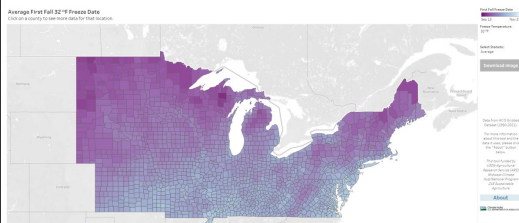

Freeze Date Tool

mrcc.purdue.edu/freeze/freezedatetool

A snapshot of historical freeze dates, trends, and growing season lengths by north-central and northeastern US counties.