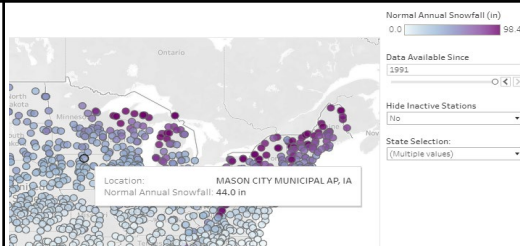

mrcc.purdue.edu/RMP

A regional view of state weather networks provides hard-to-find soil temperature and evaporation data, which are essential for agriculture.

Accumulated Winter Season Severity Index (AWSSI)

mrcc.purdue.edu/research/awssi

A winter monitoring tool that objectively indexes winter weather conditions and allows comparison to previous winter seasons.

Freeze Date Tool

mrcc.purdue.edu/freeze/freezedatetool

A snapshot of historical freeze dates, trends, and growing season lengths by north-central and northeastern US counties.

Snow Climatology Toolbox

mrcc.purdue.edu/snowclimatologytoolbox

A product with streamlined access to high-quality and station-specific historical snowfall data and climatologies across the US.