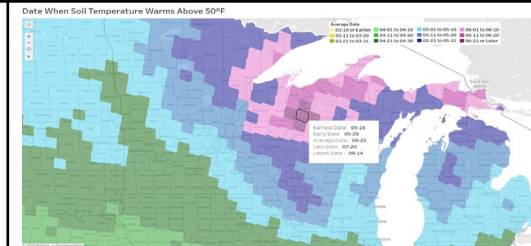

mrcc.purdue.edu/RMP

A regional view of state weather networks provides hard-to-find soil temperature and evaporation data, which are essential for agriculture.

Accumulated Winter Season Severity Index (AWSSI)

mrcc.purdue.edu/research/awssi

A winter monitoring tool that objectively indexes winter weather conditions and allows comparison to previous winter seasons.

Freeze Date Tool

mrcc.purdue.edu/freeze/freezedatetool

A snapshot of historical freeze dates, trends, and growing season lengths by north-central and northeastern US counties.

Snow Climatology Toolbox

mrcc.purdue.edu/snowclimatologytoolbox

A product with streamlined access to high-quality and station-specific historical snowfall data and climatologies across the US.