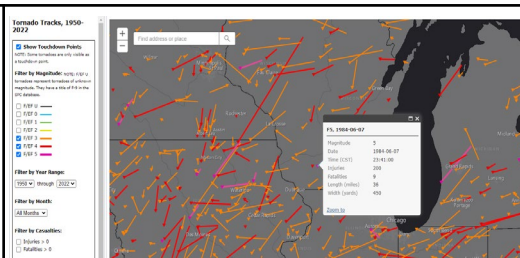

A snapshot of historical freeze dates, trends, and growing season lengths by north-central and northeastern US counties.

Snow Climatology Toolbox

mrcc.purdue.edu/snowclimatologytoolbox

A product with streamlined access to high-quality and station-specific historical snowfall data and climatologies across the US.

Soil Temperature Climatology

mrcc.purdue.edu/clim/Soil-T

A regional view of historical soil temperatures and thresholds based on data from 1991 to 2020 for the north-central US.

Ag-Climate Tools

mrcc.purdue.edu/Ag-Climate-Tools

Access a suite of Ag-Climate Tools consisting of the AgClimate Viewer, Corn GDD, Corn Split N, and Irrigation Investment Tool.

Tornado Tracks Tool

mrcc.purdue.edu/gismaps/cntyorn

A national view of all National Weather Service documented tornadoes and associated statistics from 1950 to 2022.