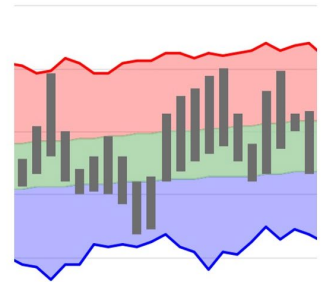

Featured Products

cli-MATE

**MRCC APPLICATION
TOOLS ENVIRONMENT**

cli-MATE Data Portal

mrcc.purdue.edu/CLIMATE

Powerful self-service portal for downloading climate data and generating customized statistics, tables, and charts.