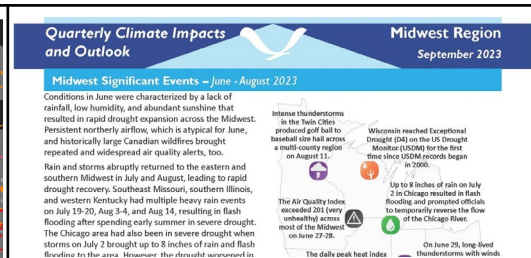

MRCC Climate Summaries

mrcc.purdue.edu/climatesummaries

Explore MRCC climate summaries including weekly, monthly, quarterly, annual, and special El Niño Southern Oscillation reports.

Midwestern Regional Climate Center
Partnering with the National Centers for Environmental Information and Purdue University.