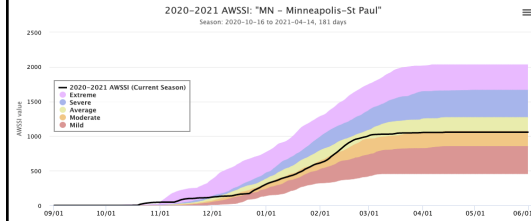

**Midwest
CLIMATE WATCH**

Midwest Climate Watch

mrcc.purdue.edu/climate_watch

Ready-to-view maps for monitoring temperature, precipitation, snow, wind, humidity, and more.

MRCC

Midwestern Regional
Climate Center

Highlighted Products

Vegetation Impact Program

mrcc.purdue.edu/VIP

A monitoring, assessment, and networking program that offers resources to help minimize negative vegetation impacts.

Regional Mesonet Program (RMP)

mrcc.purdue.edu/RMP

A regional view of state weather networks provides hard-to-find soil temperature and evaporation data, which are essential for agriculture.

Accumulated Winter Season Severity Index (AWSSI)